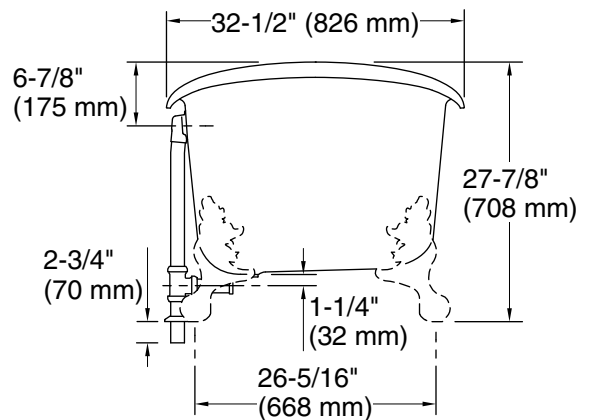

No change in measurements if connected with drain illustrated. (K-7159)

Technical Information

All product dimensions are nominal.

Installation:	Freestanding
Drain location:	Center rear
Basin area, bottom:	48-15/16" x 24-3/4" (1243 mm x 629 mm)
Basin area, top:	58-11/16" x 27-13/16" (1491 mm x 706 mm)
Weight:	396.2 lbs (179.7 kg)
Minimum floor load:	90 lbs/ft ² (439.4 kg/m ²)
Water depth:	14-3/8" (366 mm)
Water capacity:	90 gal (340.7 L)
Template:	1344921-7, not required, not included

Notes

Measure your actual product for rough-in details.

Install this product according to the installation instructions.

The hot water supply should be 70% of the capacity of the bath or greater. Installations will vary.