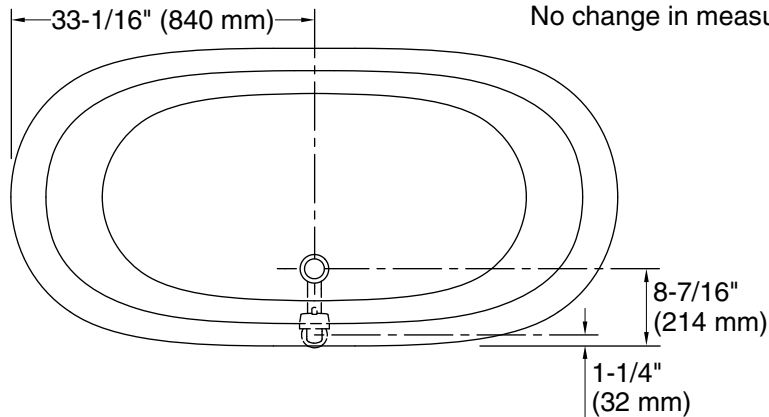

Features

- Freestanding design creates a striking focal point in your bathing area.
- Integral lumbar support on both ends.
- Safeguard® slip-resistant surface on bath floor.
- Requires K-204 claw feet or K-20027 base (sold separately).
- Coordinates with Artifacts faucets and accessories.

No change in measurements if connected with drain illustrated. (K-7159)

Technical Information

All product dimensions are nominal.

Installation:	Freestanding
Drain location:	Center rear
Basin area, bottom:	48-15/16" x 24-3/4" (1243 mm x 629 mm)
Basin area, top:	58-11/16" x 27-13/16" (1491 mm x 706 mm)
Weight:	396.2 lbs (179.7 kg)
Minimum floor load:	90 lbs/ft ² (439.4 kg/m ²)
Water depth:	14-3/8" (366 mm)
Water capacity:	90 gal (340.7 L)
Template:	1344921-7, not required, not included