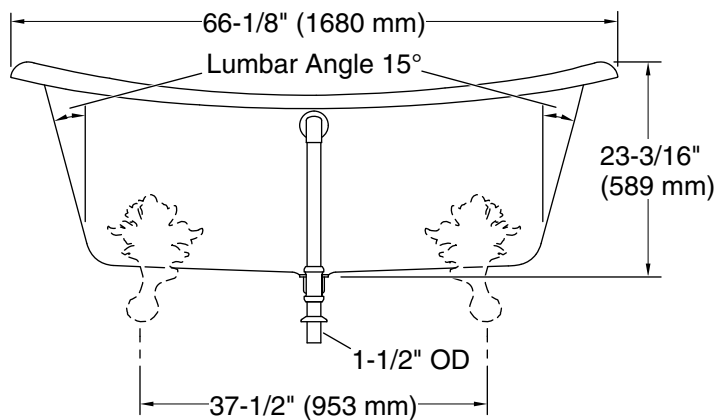

No change in measurements if connected with drain illustrated. (K-7159)

Technical Information

All product dimensions are nominal.

Installation:	Freestanding
Drain location:	Center rear
Basin area, bottom:	48-15/16" x 24-3/4" (1243 mm x 629 mm)
Basin area, top:	58-11/16" x 27-13/16" (1491 mm x 706 mm)
Weight:	396.2 lbs (179.7 kg)
Minimum floor load:	90 lbs/ft ² (439.4 kg/m ²)
Water depth:	14-3/8" (366 mm)
Water capacity:	90 gal (340.7 L)
Template:	1344921-7, not required, not included