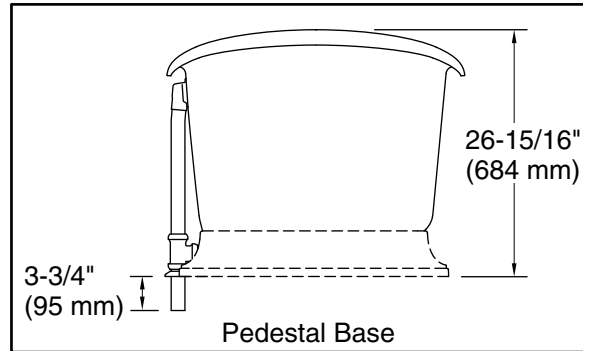

No change in measurements if connected with drain illustrated. (K-7159)

Technical Information

All product dimensions are nominal.

Installation:	Freestanding
Drain location:	Center rear
Basin area, bottom:	48-15/16" x 24-3/4" (1243 mm x 629 mm)
Basin area, top:	58-11/16" x 27-13/16" (1491 mm x 706 mm)
Weight:	396.2 lbs (179.7 kg)
Minimum floor load:	90 lbs/ft ² (439.4 kg/m ²)
Water depth:	14-3/8" (366 mm)
Water capacity:	90 gal (340.7 L)
Template:	1344921-7, not required, not included